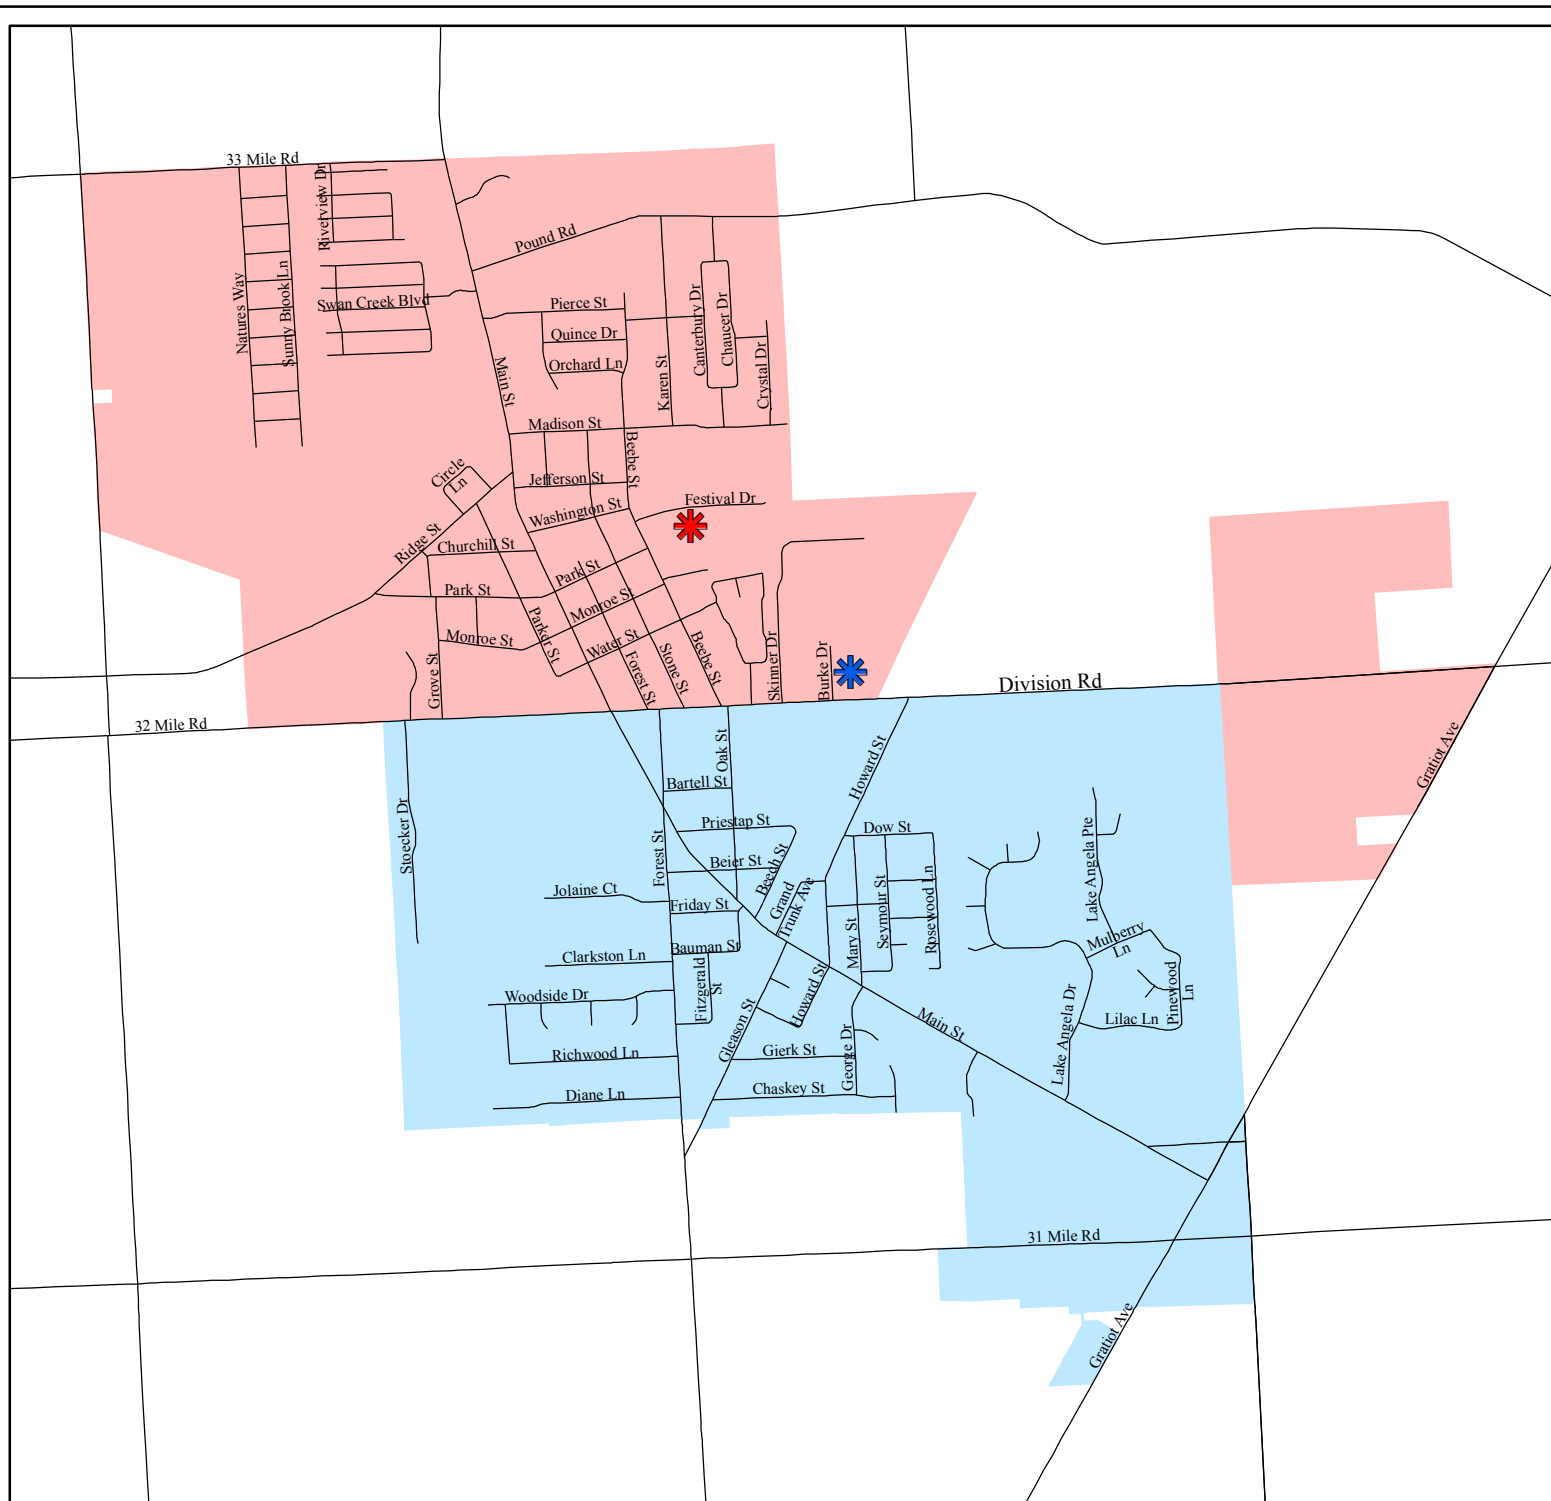

# City of Richmond Voter Precinct Map

-  Precinct 1
-  36164 Festival Drive -  
Richmond Community Center
-  Precinct 2
-  36725 Division Road -  
City Hall Council Chambers

0 395 790 1,580 2,370 3,160 Feet